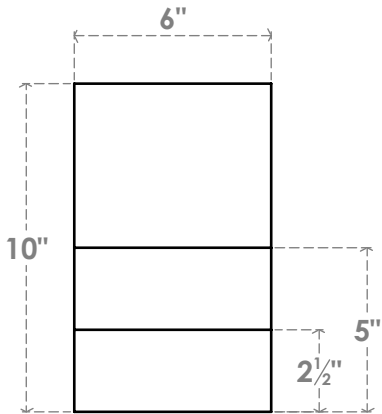

RFTP06X10X24GRN

6"W X 10"H X 24"L GREENSBORO ARCHITECTURAL GRADE PVC RAFTER TAIL

SIDE PROFILE

ISOMETRIC

FRONT PROFILE

EKENA
 MILLWORK
 EKENA MILLWORK
 2300 WEST MAIN ST.
 CLARKSVILLE, TX 75426
 TOLL FREE: 866-607-0453
 WWW.EKENAMILLWORK.COM