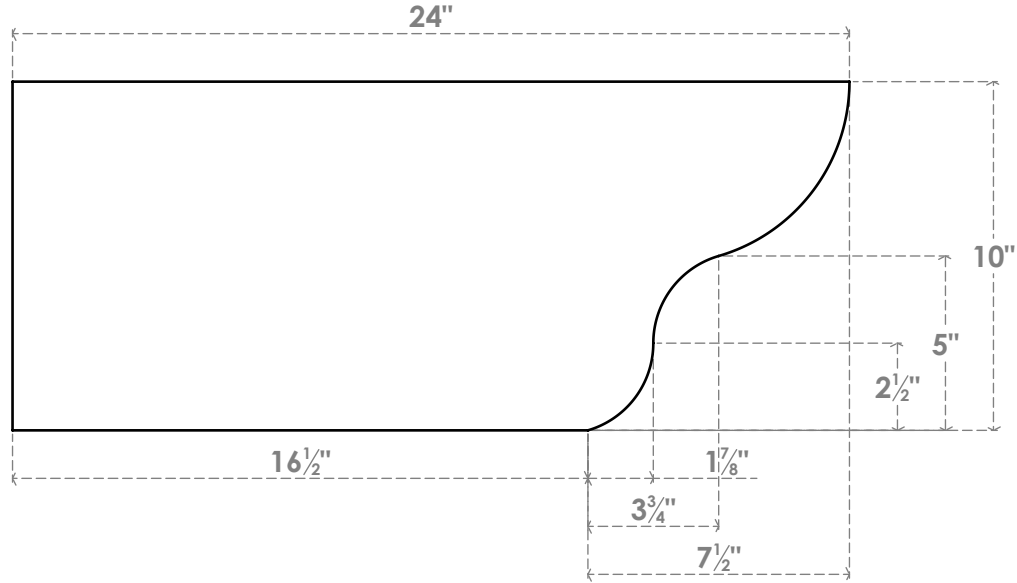

RFTP06X10X24GRN

6"W X 10"H X 24"L GREENSBORO ARCHITECTURAL GRADE PVC RAFTER TAIL

SIDE PROFILE

ISOMETRIC

FRONT PROFILE

EKENA
 MILLWORK
 EKENA MILLWORK
 2300 WEST MAIN ST.
 CLARKSVILLE, TX 75426
 TOLL FREE: 866-607-0453
 WWW.EKENAMILLWORK.COM